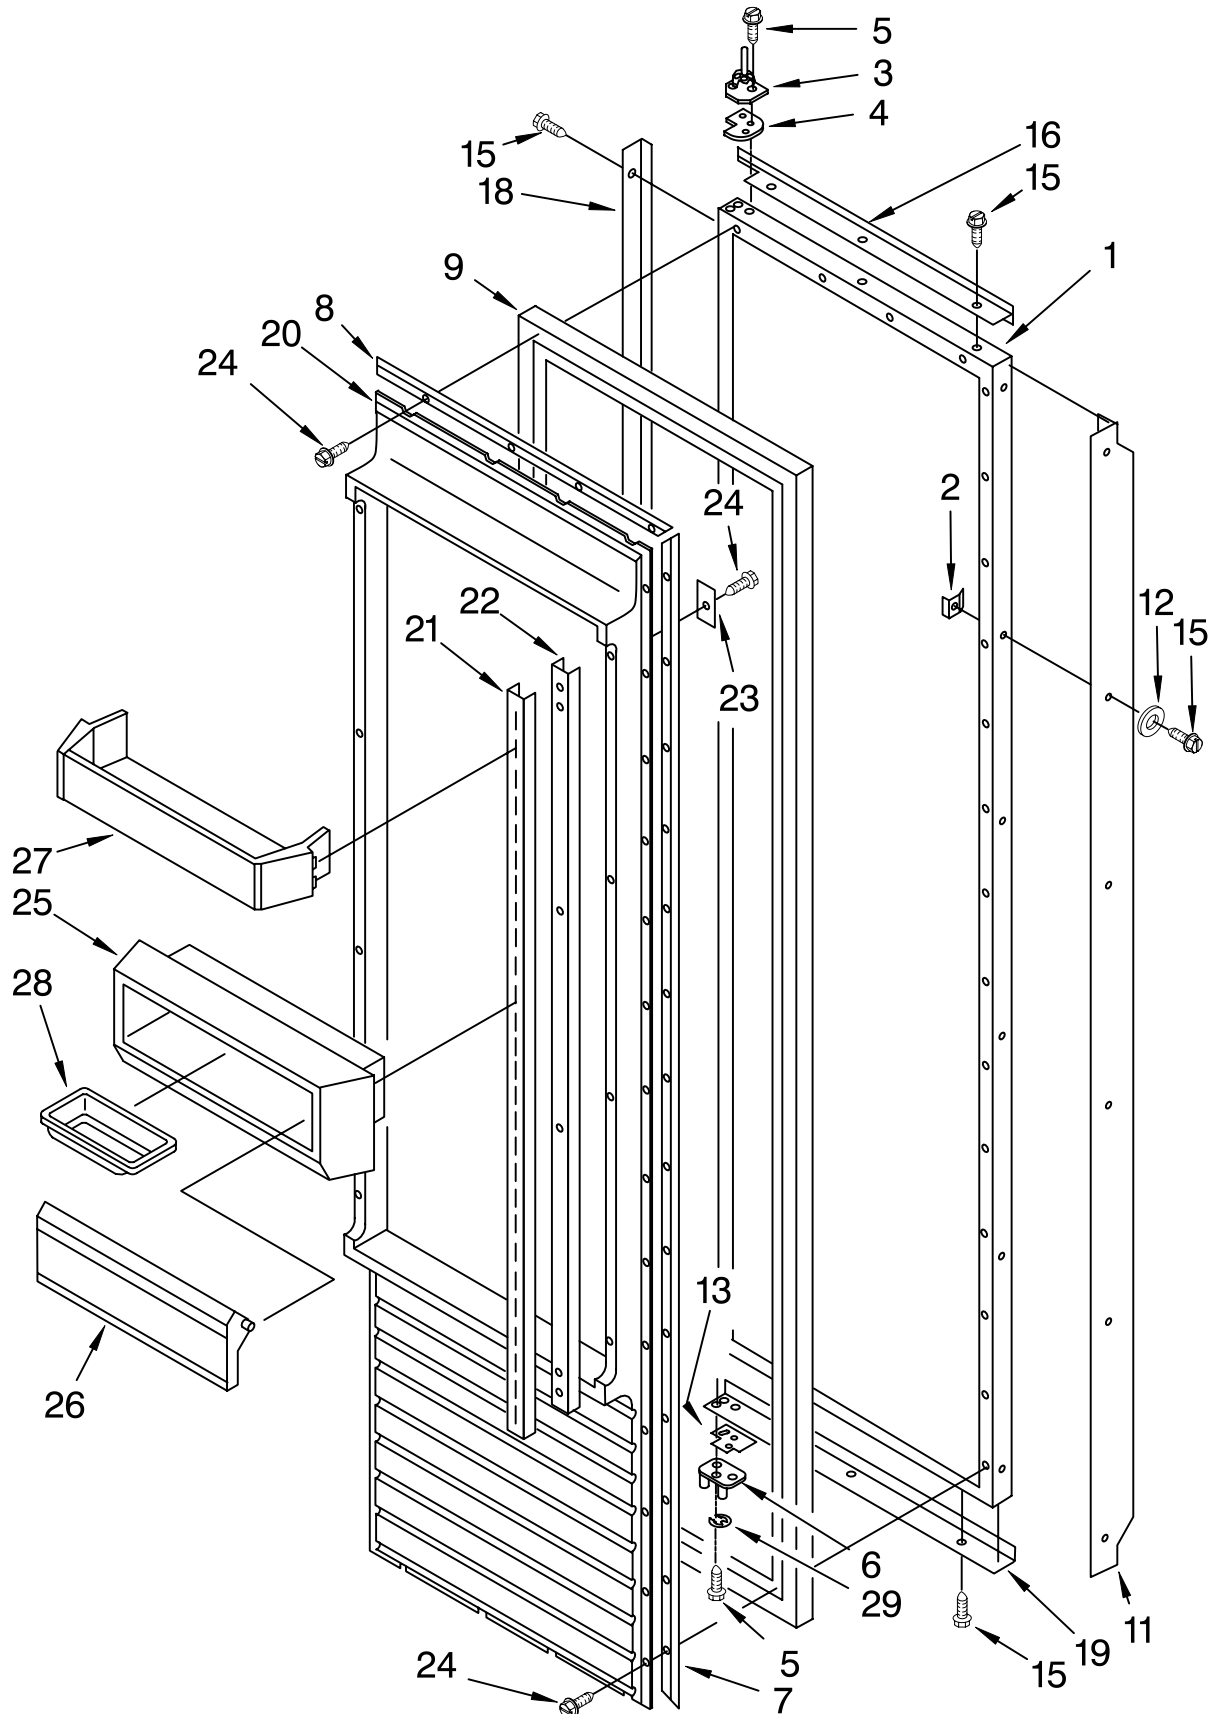

REFRIGERATOR DOOR PARTS

For Models: KSSS42QDW05, KSSS42QDX05

FOR ORDERING INFORMATION REFER TO PARTS PRICE LIST

REFRIGERATOR DOOR PARTS

For Models: KSSS42QDW05, KSSS42QDX05

Illus. No.	Part No.	DESCRIPTION
1	2003871	Refrigerator Door Panel (Includes Insulation)
2	939101	Screw Anchor (8)
3	2004521	Hinge Assembly, Top
4	2004520	Spacer-Door, Top
5	489282	Screw
6	2004523	Hinge Assembly, Bottom
7	1112533	Gasket Retainer, Side (2)
8	1112541	Gasket Retainer, Top & Bottom
9	2000880	Door Gasket, Magnetic
11		Handle, Door
	2003680	White
	2003679	Stainless Steel
12	2001230	Washer
13	2004549	Door, Spacer Bottom
15		Screw
	2001208	White
	487052	Stainless Steel
16		Trim (Top)
	2005014	White
	2005011	Stainless Steel
18		Trim (Side)
	2003676	White
	2003675	Stainless Steel
19		Trim (Bottom)
	2003667	White
	2003664	Stainless Steel
20	1113953	Panel, Interior Door
21	1113951	Ladder, Shelf (2)
22	1112530	Retainer, Shelf Ladder (2)
23	1112514	Back Up Plate (8)
24	486194	Screw
25	1112721	Bin, Utility
26	2003464	Door, Utility Bin
27	2003131	Door Shelf (4)
28	2165792	Butter Tray
29	2004881	Retaining Ring, Door-Closure

FOR ORDERING INFORMATION REFER TO PARTS PRICE LIST